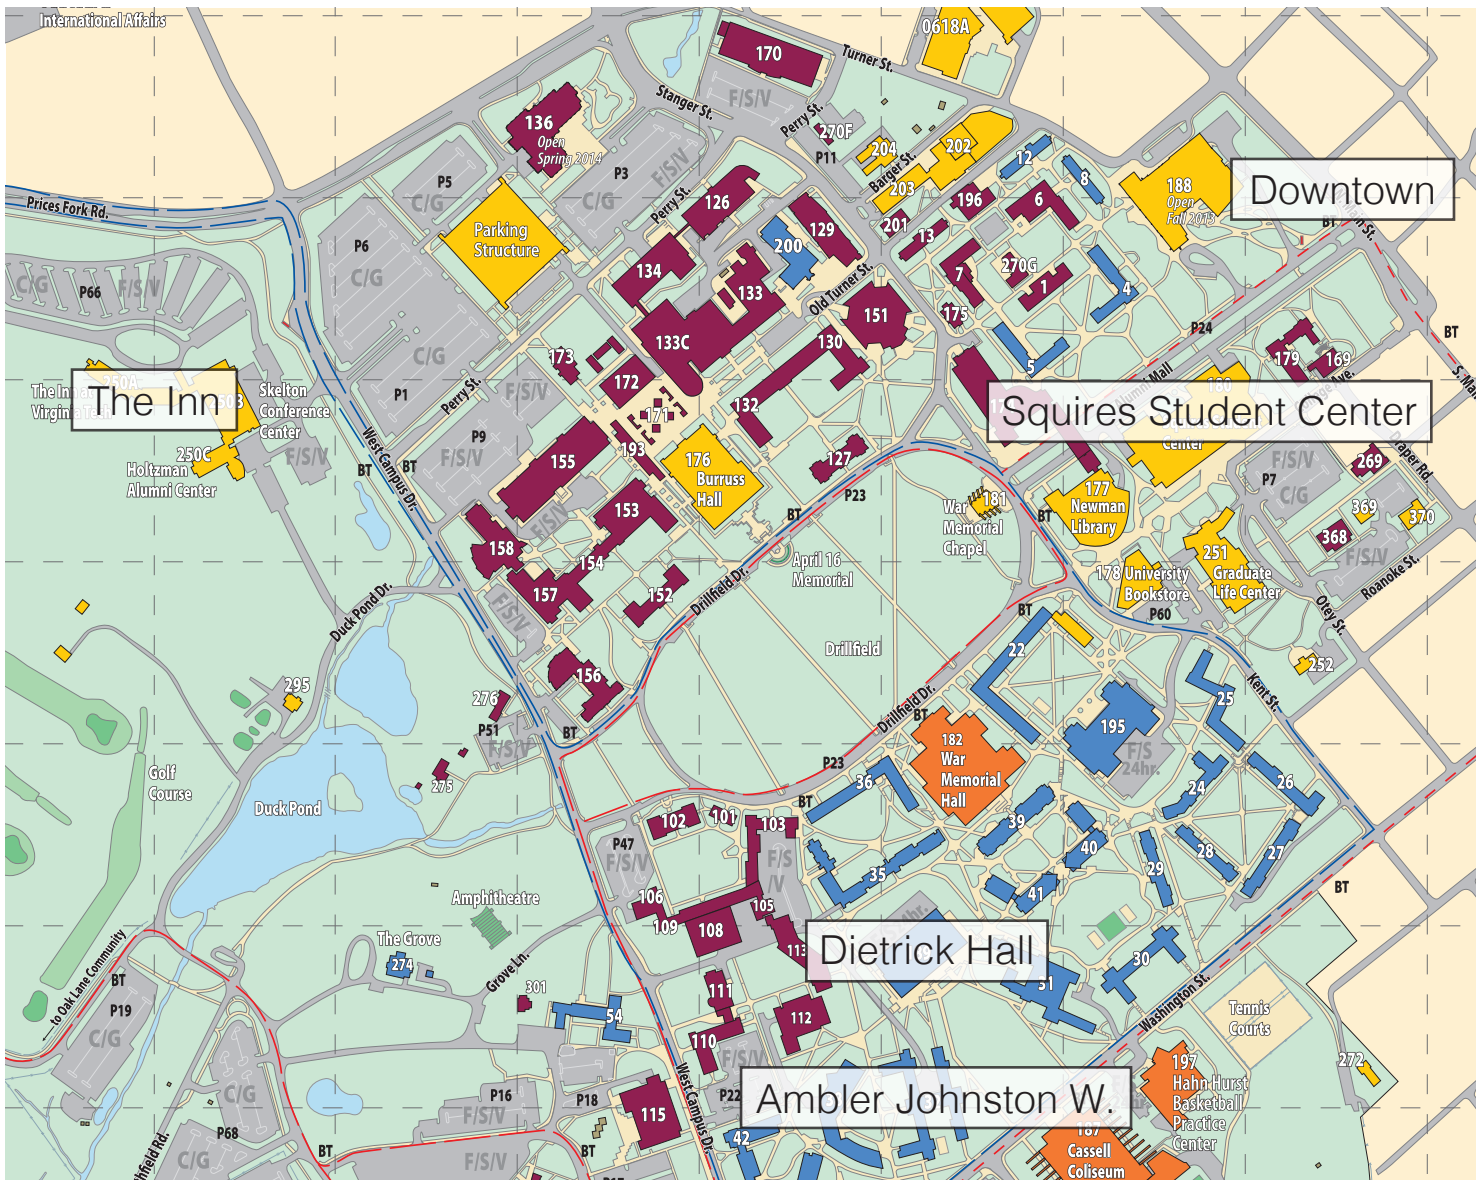

Map of Key Locations

<http://www.maps.vt.edu/interactive/>
<http://www.maps.vt.edu/PDF/campus-map-highres.pdf>

Squires Student Center: primary conference location, including tutorials, invited and contributed talks, and poster sessions.

The Inn: opening and closing banquets.

Dietrick Hall: award winning dining hall for lunch.

Downtown: excellent dining options for lunch and dinner.

Ambler Johnston West: dorm housing.